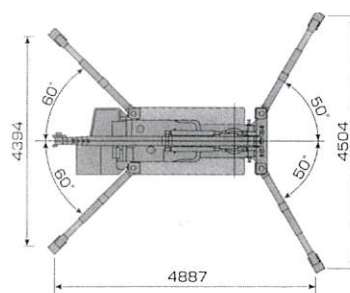

MAEDA MC-305C 3 ton

Larvburen

Diesel- samt eldriven

Vikt: 3,7 ton

Total Rated Load (Outriggers at Maximum position)

5.945m boom		8.145m boom		10.315m boom		12.485m boom	
Working Radius (m)	Total Rated Load (kg)	Working Radius (m)	Total Rated Load (kg)	Working Radius (m)	Total Rated Load (kg)	Working Radius (m)	Total Rated Load (kg)
Less than 2.5	2930	2.7	2270	4.0	1060	Less than 4.5	775
3.0	2350	3.0	2090	4.5	950	5.0	640
3.5	1950	3.5	1680	5.0	860	6.0	495
4.0	1670	4.0	1415	6.0	750	7.0	410
4.5	1450	4.5	1230	7.0	645	8.0	360
5.0	1300	5.0	1070	8.0	540	9.0	320
5.62	1120	5.5	950	9.0	490	10.0	290
		6.0	855	9.99	415	11.0	260
		7.0	700			12.16	250
		7.82	610				