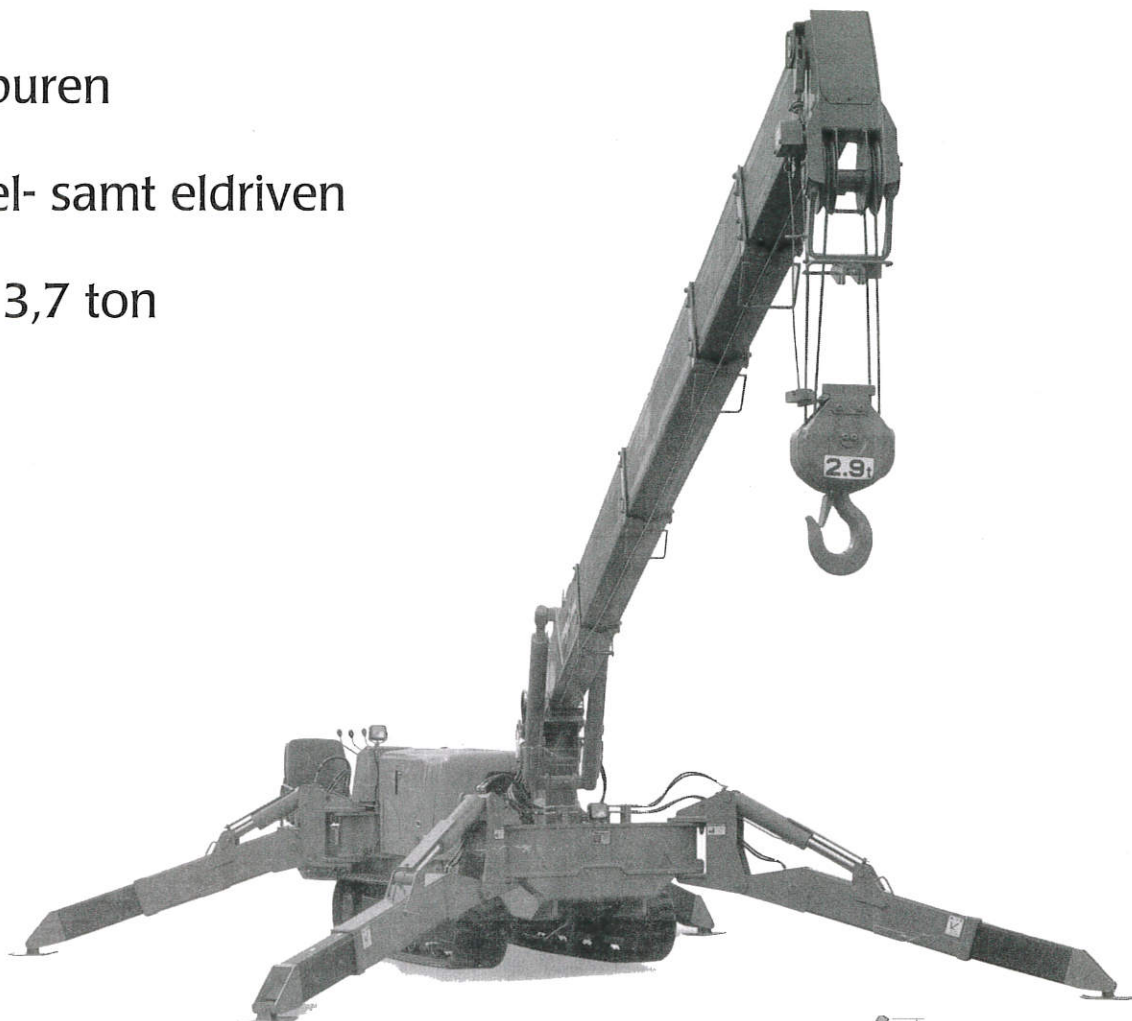

MAEDA MC-305C 3 ton

Larvburen

Diesel- samt eldriven

Vikt: 3,7 ton

Total Rated Load (Outriggers at Maximum position)

5.945m boom		8.145m boom		10.315m boom		12.485m boom	
Working Radius (m)	Total Rated Load (kg)	Working Radius (m)	Total Rated Load (kg)	Working Radius (m)	Total Rated Load (kg)	Working Radius (m)	Total Rated Load (kg)
Less than 2.5	2930	2.7	2270	4.0	1060	Less than 4.5	775
3.0	2350	3.0	2090	4.5	950	5.0	640
3.5	1950	3.5	1680	5.0	860	6.0	495
4.0	1670	4.0	1415	6.0	750	7.0	410
4.5	1450	4.5	1230	7.0	645	8.0	360
5.0	1300	5.0	1070	8.0	540	9.0	320
5.62	1120	5.5	950	9.0	490	10.0	290
		6.0	855	9.99	415	11.0	260
		7.0	700			12.16	250
		7.82	610				