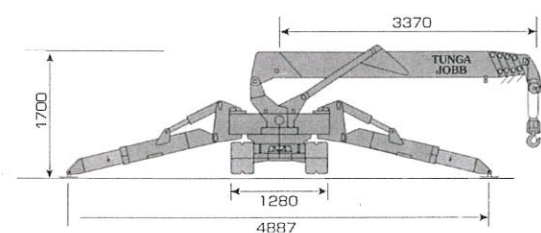

MAEDA MC-305C 3 ton

Larvburen

Diesel- samt eldriven

Vikt: 3,7 ton

Total Rated Load (Outriggers at Maximum position)

5.945m boom		8.145m boom		10.315m boom		12.485m boom	
Working Radius (m)	Total Rated Load (kg)	Working Radius (m)	Total Rated Load (kg)	Working Radius (m)	Total Rated Load (kg)	Working Radius (m)	Total Rated Load (kg)
Less than 2.5	2930	2.7	2270	4.0	1060	Less than 4.5	775
3.0	2350	3.0	2090	4.5	950	5.0	640
3.5	1950	3.5	1680	5.0	860	6.0	495
4.0	1670	4.0	1415	6.0	750	7.0	410
4.5	1450	4.5	1230	7.0	645	8.0	360
5.0	1300	5.0	1070	8.0	540	9.0	320
5.62	1120	5.5	950	9.0	490	10.0	290
		6.0	855	9.99	415	11.0	260
		7.0	700			12.16	250
		7.82	610				